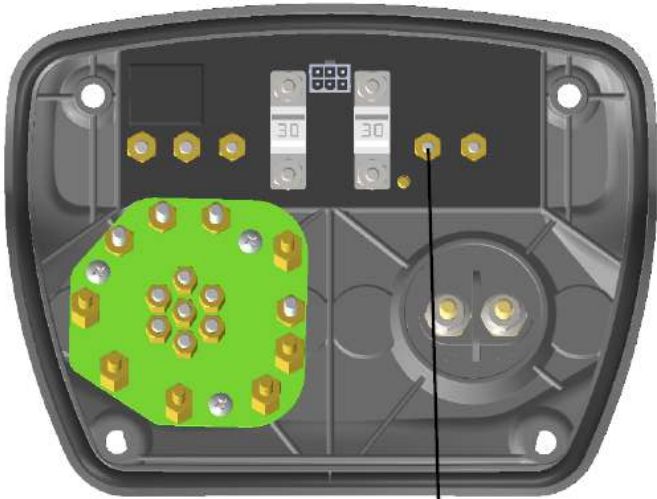

## Interior Light Module

Direct Flex/Max Lid

Momentary  
Switch

Direct Flex/Max Base

Power to lights

Power for lights  
(on SS connect to DP+,  
otherwise connect)