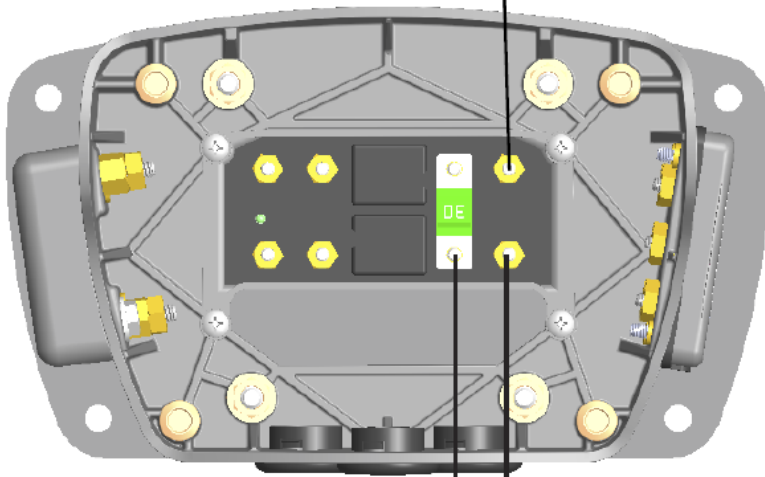

Technical Bulletin

Interior Light Module

Direct Flex/Max Lid

Direct Flex/Max Base

Power to lights

Power for lights
(on SS connect to DP+,
otherwise connect)