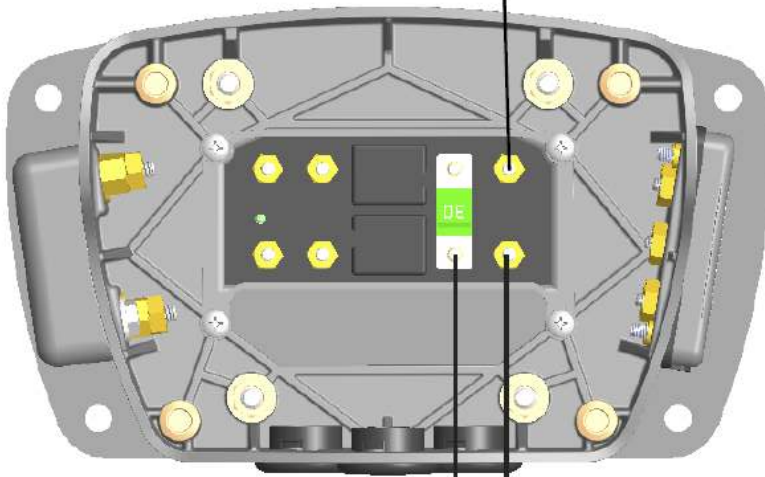

## Interior Light Module

Direct Flex/Max Lid

Momentary  
Switch

Direct Flex/Max Base

Power to lights

Power for lights  
(on SS connect to DP+,  
otherwise connect)