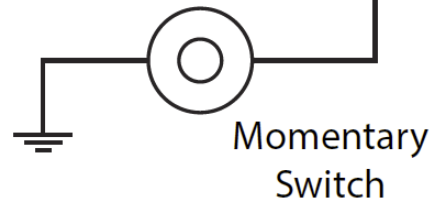

Technical Bulletin

Interior Light Module

Direct Flex/Max Lid

Direct Flex/Max Base

Power to lights

Power for lights
(on SS connect to DP+,
otherwise connect)