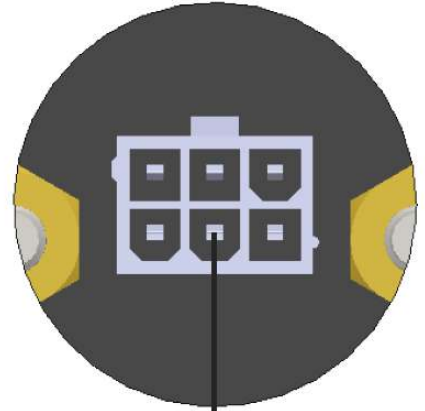

## Interior Light Module

Direct Flex/Max Lid

Momentary  
Switch

Direct Flex/Max Base

Power to lights

Power for lights  
(on SS connect to DP+,  
otherwise connect)