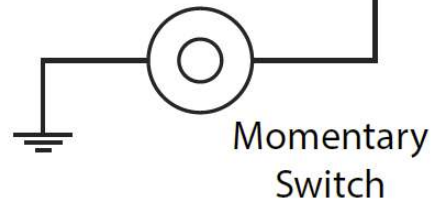

## Interior Light Module

Direct Flex/Max Lid

Momentary  
Switch

Direct Flex/Max Base

Power to lights

Power for lights  
(on SS connect to DP+,  
otherwise connect)