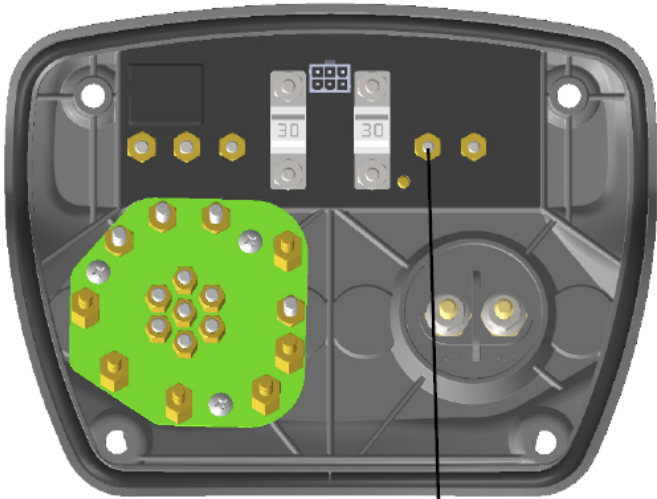

Technical Bulletin

Interior Light Module

Direct Flex/Max Lid

Direct Flex/Max Base

Power to lights

Power for lights
(on SS connect to DP+,
otherwise connect)