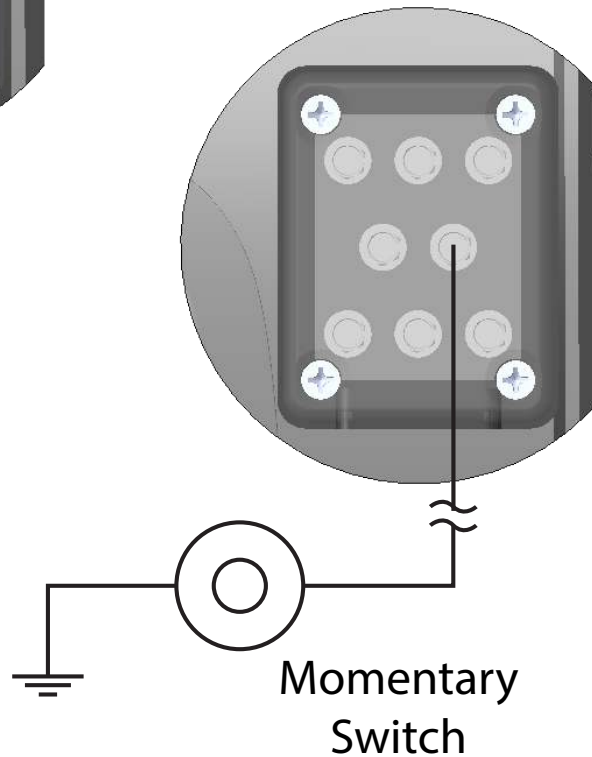

Figure 2

Please contact Purkeys' Technical Services Department if you have any questions.
Phone: 479-419-4800 | www.purkeys.net/contact/