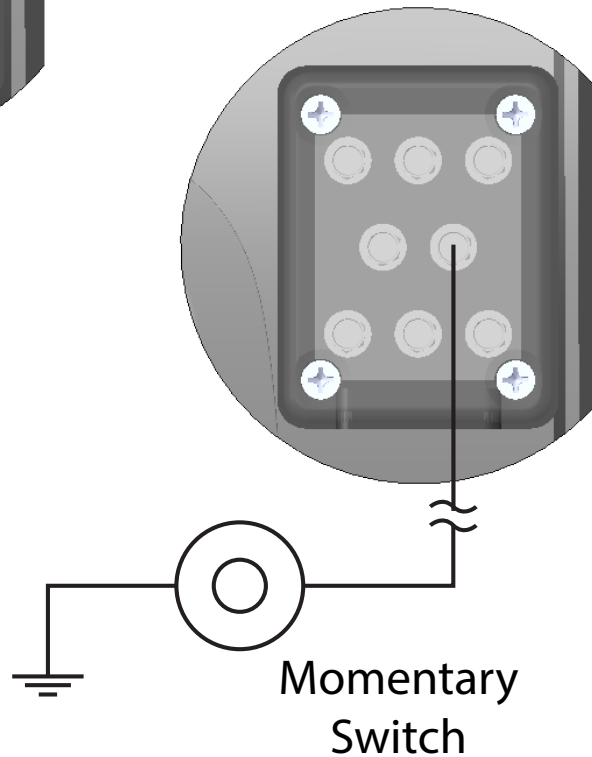

Figure 2

Please contact Purkeys' Technical Services Department if you have any questions.
Phone: 479-419-4800 | www.purkeys.net/contact/