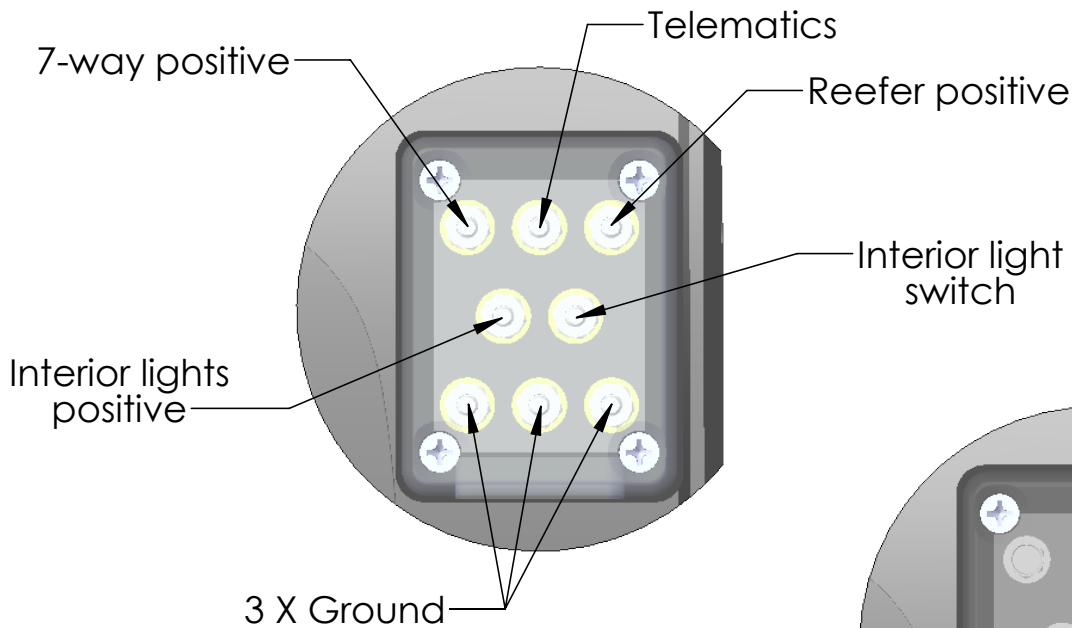

Technical Bulletin

Nosebox Side Connections

Incorrect Label on Side Terminal Junctions of Liftgate Charging Noseboxes

It has been identified that our User Guide had incorrect information referring to the side connections on our Direct™ Plus/Flex/Max systems as well as our new generation Select™/Direct™ systems.

The User Guide had the side terminal junctions for the “Interior Light Positive” and “Interior Light Switch” in opposite positions. Please disregard the original User Guide’s side terminal junction call out and refer to Figures 1 and 2 below for the CORRECT junction call out. This error has been corrected in Doc 2.01 of the Plus/Flex/Max guide and Doc 1.02 of the Select/Direct guide. We apologize for any inconvenience that this may have caused.