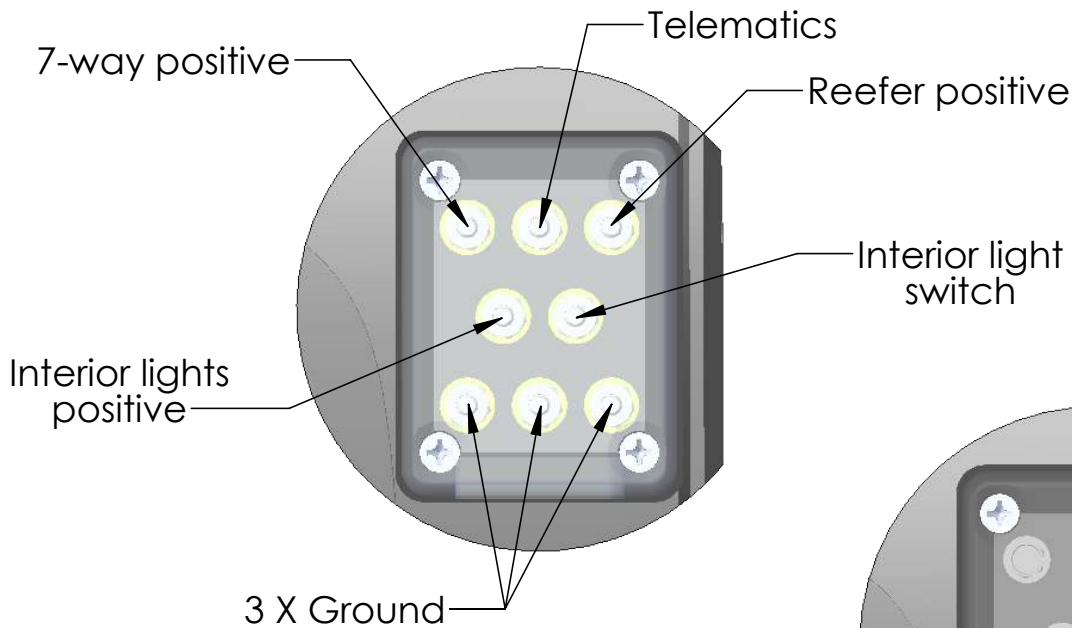

Technical Bulletin

Nosebox Side Connections

Incorrect Label on Side Terminal Junctions of Liftgate Charging Noseboxes

It has been identified that our User Guide had incorrect information referring to the side connections on our Direct™ Plus/Flex/Max systems as well as our new generation Select™/Direct™ systems.

The User Guide had the side terminal junctions for the “Interior Light Positive” and “Interior Light Switch” in opposite positions. Please disregard the original User Guide’s side terminal junction call out and refer to Figures 1 and 2 below for the CORRECT junction call out. This error has been corrected in Doc 2.01 of the Plus/Flex/Max guide and Doc 1.02 of the Select/Direct guide. We apologize for any inconvenience that this may have caused.