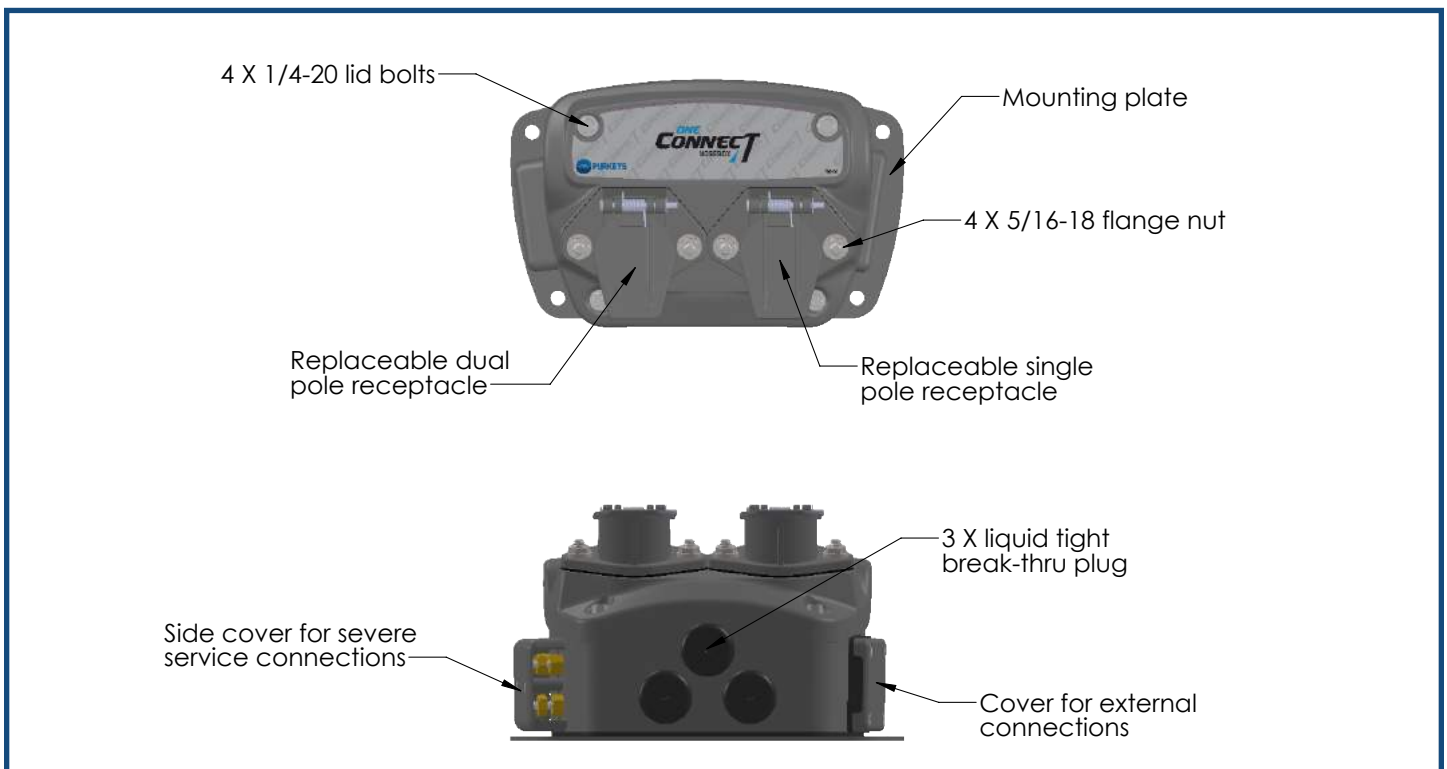

OneConnect Nosebox

7-Way, 7-Way/Dual Pole, Dual Pole, and Dual Pole/Single Pole Noseboxes

The OneConnect nosebox connects power from the tractor to the trailer electrical system and is available in the following configurations:

Benefits:

Part Numbers:

Part #	Dual pole receptacle	7-way receptacle	Single pole receptacle	Shipping size	Shipping weight
OneConnect-1		X		13.25" x 12.25" x 9"	3.85 LBS
OneConnect-2	X			13.25" x 12.25" x 9"	3.85 LBS
OneConnect-3	X	X		13.25" x 12.25" x 9"	4.25 LBS
OneConnect-4	X		X	13.25" x 12.25" x 9"	4.25 LBS

Call-Outs: Exterior, One Receptacle

7-Way Receptacle

Dual Pole Receptacle

Call-Outs: Exterior, Two Receptacles

7-Way and Dual Pole

Dual Pole and Single Pole

Call-Outs: Interior, One Receptacle

7-Way Receptacle

Dual Pole Receptacle

Call-Outs: Interior, Two Receptacles

7-Way and Dual Pole

Dual Pole and Single Pole

Call-Outs: External Connections

Note: Not all models include covers for external connections.

Dimensions: