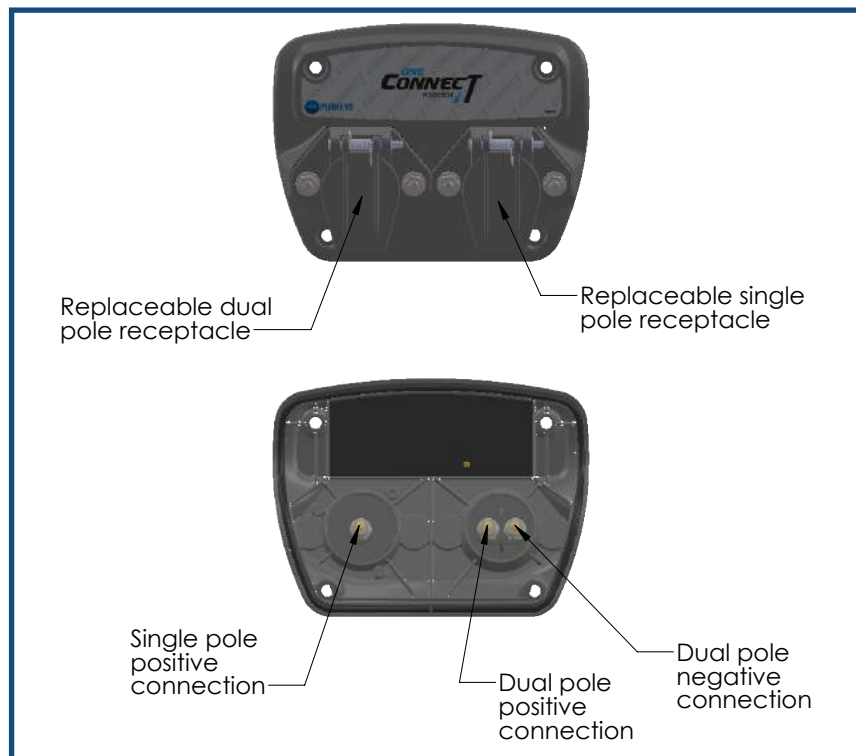

OneConnect Nosebox

7-Way, 7-Way/Dual Pole, Dual Pole, and Dual Pole/Single Pole Noseboxes

The OneConnect nosebox connects power from the tractor to the trailer electrical system and is available in the following configurations:

- 7-Way
- 7-Way and Dual Pole
- Dual Pole
- Dual Pole and Single Pole

Specifications:

Operating Temperature Range	-40°C to 85°C	Dual/Single Pole Maximum Current.....	200 A
	-40°F to 185°F	Dimensions (L X W X H).....	10.50" X 6.32" X 6.76"
System Voltage	12 V	Weight	approx. 5 lbs
7-Way Maximum Current.....	30 A	Weight with installation materials	approx. 15 lbs

Call-Outs: Exterior, One Receptacle

7-Way Receptacle

Dual Pole Receptacle

Call-Outs: Exterior, Two Receptacles

7-Way and Dual Pole

Dual Pole and Single Pole

Call-Outs: Interior, One Receptacle

7-Way Receptacle

Dual Pole Receptacle

Call-Outs: Interior, Two Receptacles

7-Way and Dual Pole

Dual Pole and Single Pole

Call-Outs: External Connections

Note: Not all models include covers for external connections.

Dimensions: