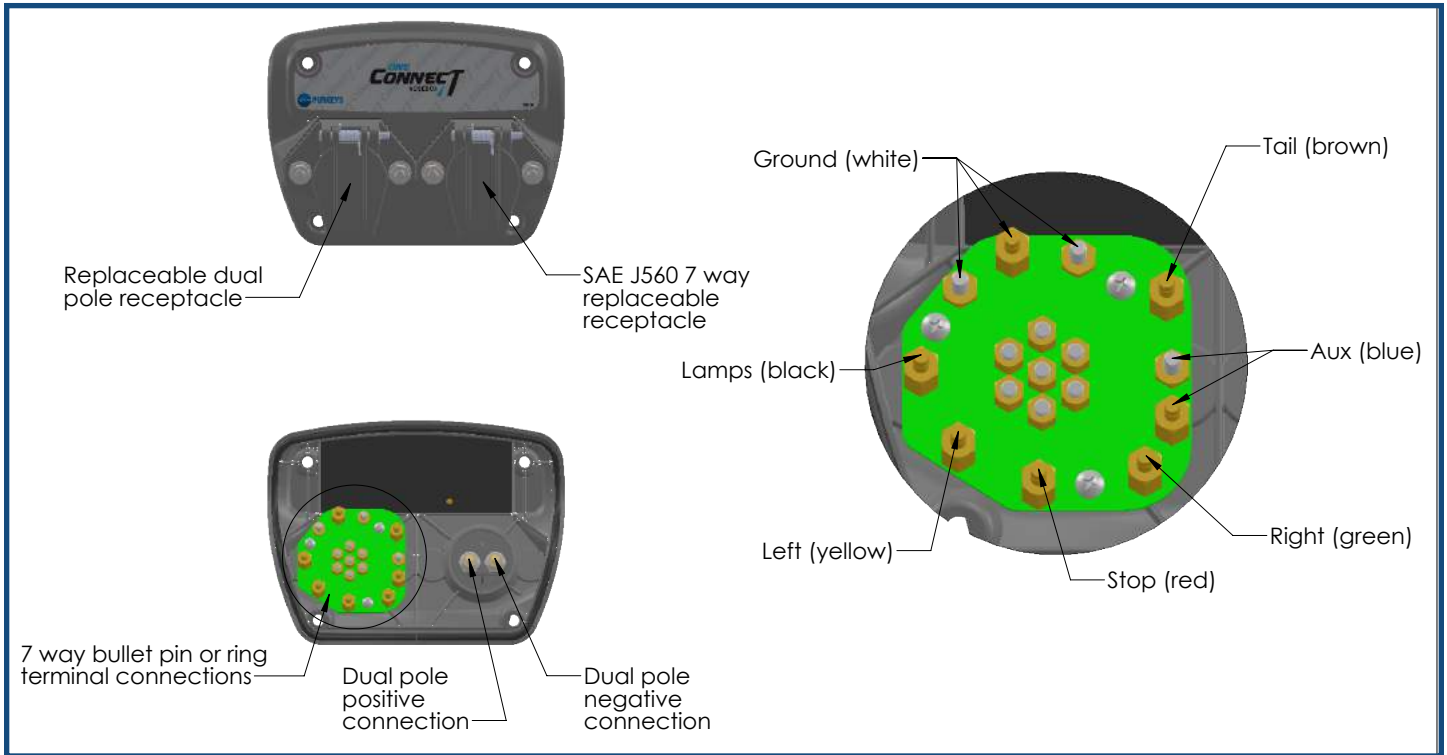

OneConnect Nosebox

7-Way, 7-Way/Dual Pole, Dual Pole, and Dual Pole/Single Pole Noseboxes

The OneConnect nosebox connects power from the tractor to the trailer electrical system and is available in the following configurations:

Benefits:

Part Numbers:

Part #	Dual pole receptacle	7-way receptacle	Single pole receptacle	Shipping size	Shipping weight
OneConnect-1		X		13.25" x 12.25" x 9"	3.85 LBS
OneConnect-2	X			13.25" x 12.25" x 9"	3.85 LBS
OneConnect-3	X	X		13.25" x 12.25" x 9"	4.25 LBS
OneConnect-4	X		X	13.25" x 12.25" x 9"	4.25 LBS

Call-Outs: Exterior, One Receptacle

7-Way Receptacle

Dual Pole Receptacle

Call-Outs: Exterior, Two Receptacles

7-Way and Dual Pole

Dual Pole and Single Pole

Call-Outs: Interior, One Receptacle

7-Way Receptacle

Dual Pole Receptacle

Call-Outs: Interior, Two Receptacles

7-Way and Dual Pole

Dual Pole and Single Pole

Call-Outs: External Connections

Note: Not all models include covers for external connections.

Dimensions: