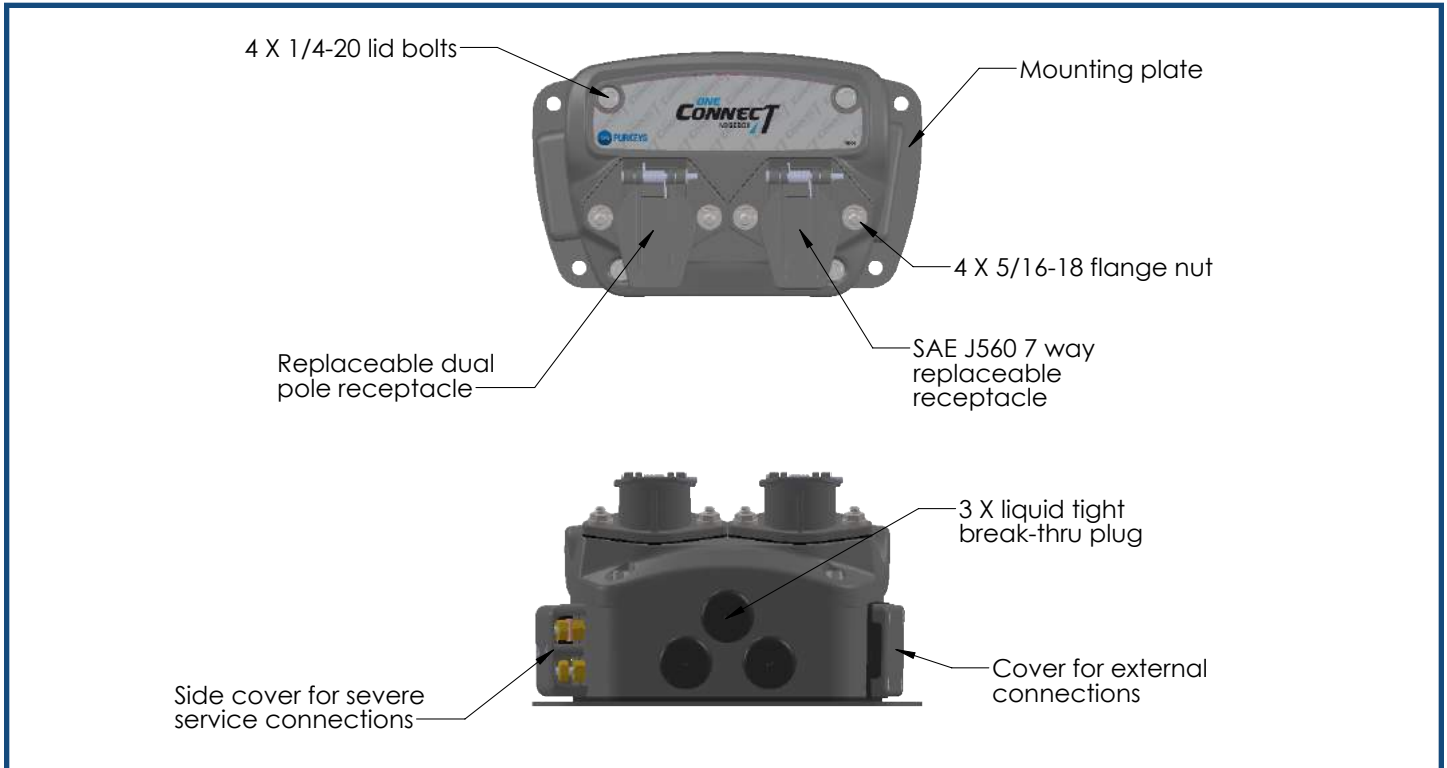

OneConnect Nosebox

7-Way, 7-Way/Dual Pole, Dual Pole, and Dual Pole/Single Pole Noseboxes

The OneConnect nosebox connects power from the tractor to the trailer electrical system and is available in the following configurations:

Benefits:

Part Numbers:

Part #	Dual pole receptacle	7-way receptacle	Single pole receptacle	Shipping size	Shipping weight
OneConnect-1		X		13.25" x 12.25" x 9"	3.85 LBS
OneConnect-2	X			13.25" x 12.25" x 9"	3.85 LBS
OneConnect-3	X	X		13.25" x 12.25" x 9"	4.25 LBS
OneConnect-4	X		X	13.25" x 12.25" x 9"	4.25 LBS

Call-Outs: Exterior, One Receptacle

7-Way Receptacle

Dual Pole Receptacle

Call-Outs: Exterior, Two Receptacles

7-Way and Dual Pole

Dual Pole and Single Pole

Call-Outs: Interior, One Receptacle

7-Way Receptacle

Dual Pole Receptacle

Call-Outs: Interior, Two Receptacles

7-Way and Dual Pole

Dual Pole and Single Pole

Call-Outs: External Connections

Note: Not all models include covers for external connections.

Dimensions: