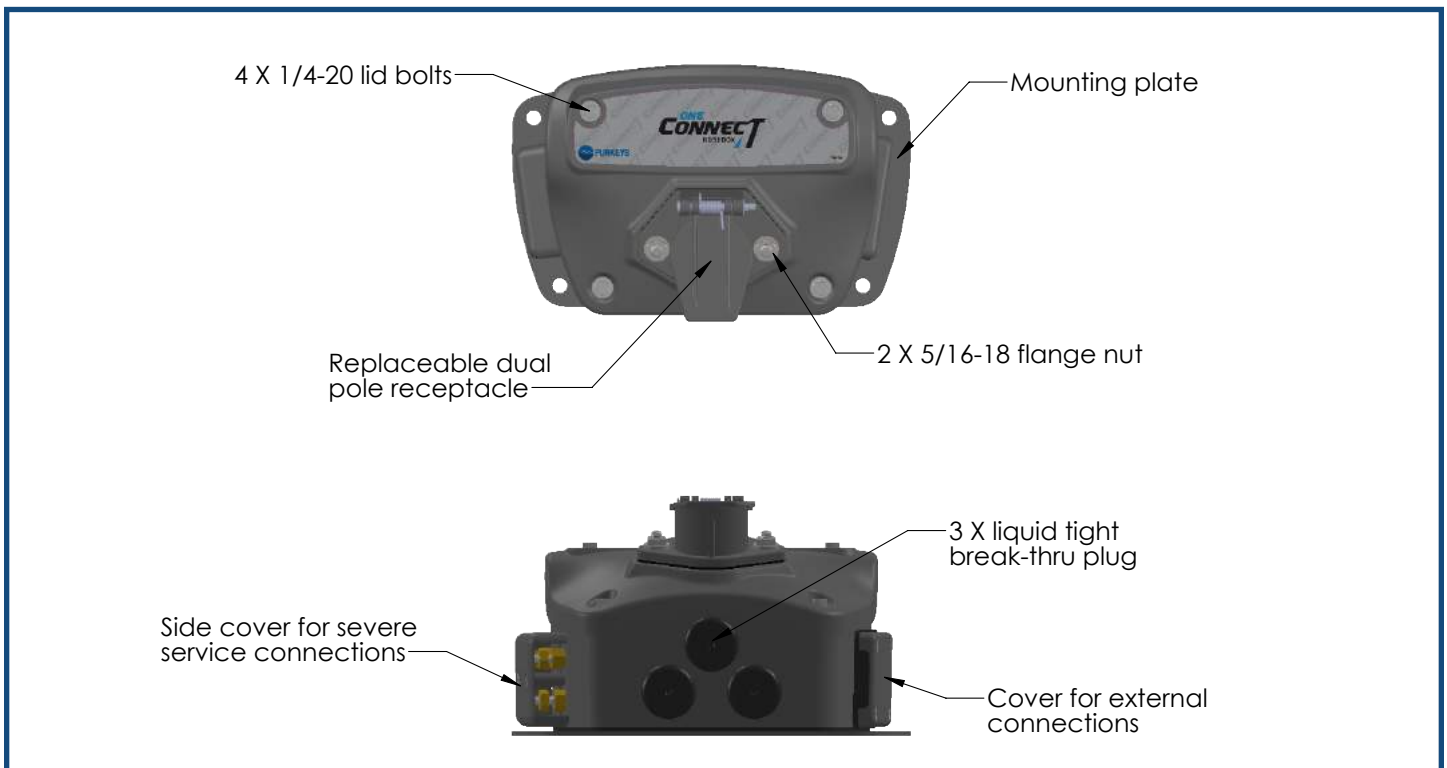

OneConnect Nosebox

7-Way, 7-Way/Dual Pole, Dual Pole, and Dual Pole/Single Pole Noseboxes

The OneConnect nosebox connects power from the tractor to the trailer electrical system and is available in the following configurations:

- 7-Way
- 7-Way and Dual Pole
- Dual Pole
- Dual Pole and Single Pole

Specifications:

Operating Temperature Range	-40°C to 85°C	Dual/Single Pole Maximum Current.....	200 A
	-40°F to 185°F	Dimensions (L X W X H).....	10.50" X 6.32" X 6.76"
System Voltage	12 V	Weight	approx. 5 lbs
7-Way Maximum Current.....	30 A	Weight with installation materials	approx. 15 lbs

Benefits:

Part Numbers:

Part #	Dual pole receptacle	7-way receptacle	Single pole receptacle	Shipping size	Shipping weight
OneConnect-1		X		13.25" x 12.25" x 9"	3.85 LBS
OneConnect-2	X			13.25" x 12.25" x 9"	3.85 LBS
OneConnect-3	X	X		13.25" x 12.25" x 9"	4.25 LBS
OneConnect-4	X		X	13.25" x 12.25" x 9"	4.25 LBS

Call-Outs: Exterior, One Receptacle

7-Way Receptacle

Dual Pole Receptacle

Call-Outs: Exterior, Two Receptacles

7-Way and Dual Pole

Dual Pole and Single Pole

Call-Outs: Interior, One Receptacle

7-Way Receptacle