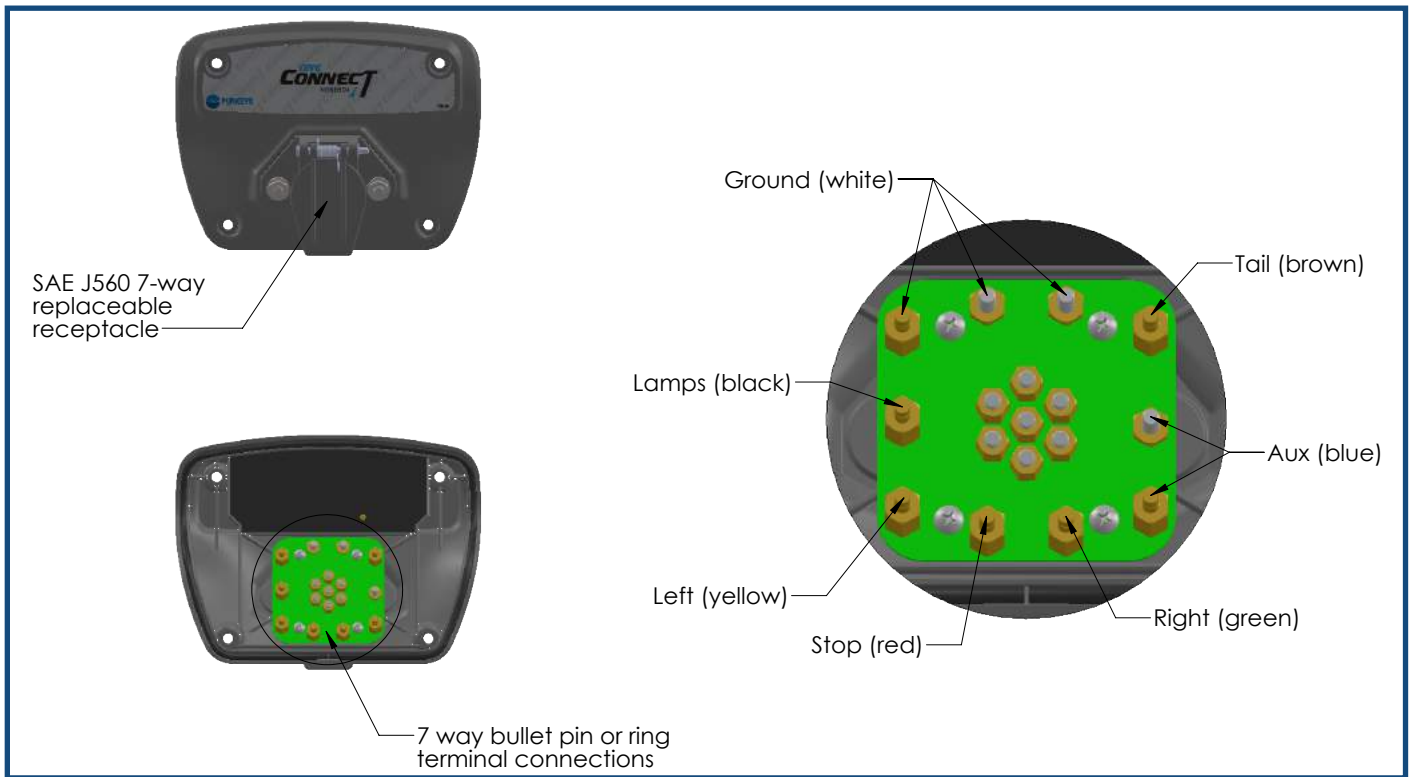

Benefits:

Part Numbers:

Part #	Dual pole receptacle	7-way receptacle	Single pole receptacle	Shipping size	Shipping weight
OneConnect-1		X		13.25" x 12.25" x 9"	3.85 LBS
OneConnect-2	X			13.25" x 12.25" x 9"	3.85 LBS
OneConnect-3	X	X		13.25" x 12.25" x 9"	4.25 LBS
OneConnect-4	X		X	13.25" x 12.25" x 9"	4.25 LBS

Call-Outs: Exterior, One Receptacle

7-Way Receptacle

Dual Pole Receptacle

Call-Outs: Exterior, Two Receptacles

7-Way and Dual Pole

Dual Pole and Single Pole

Call-Outs: Interior, One Receptacle

7-Way Receptacle

Dual Pole Receptacle

Call-Outs: Interior, Two Receptacles

7-Way and Dual Pole

Dual Pole and Single Pole

Call-Outs: External Connections

Note: Not all models include covers for external connections.

Dimensions: