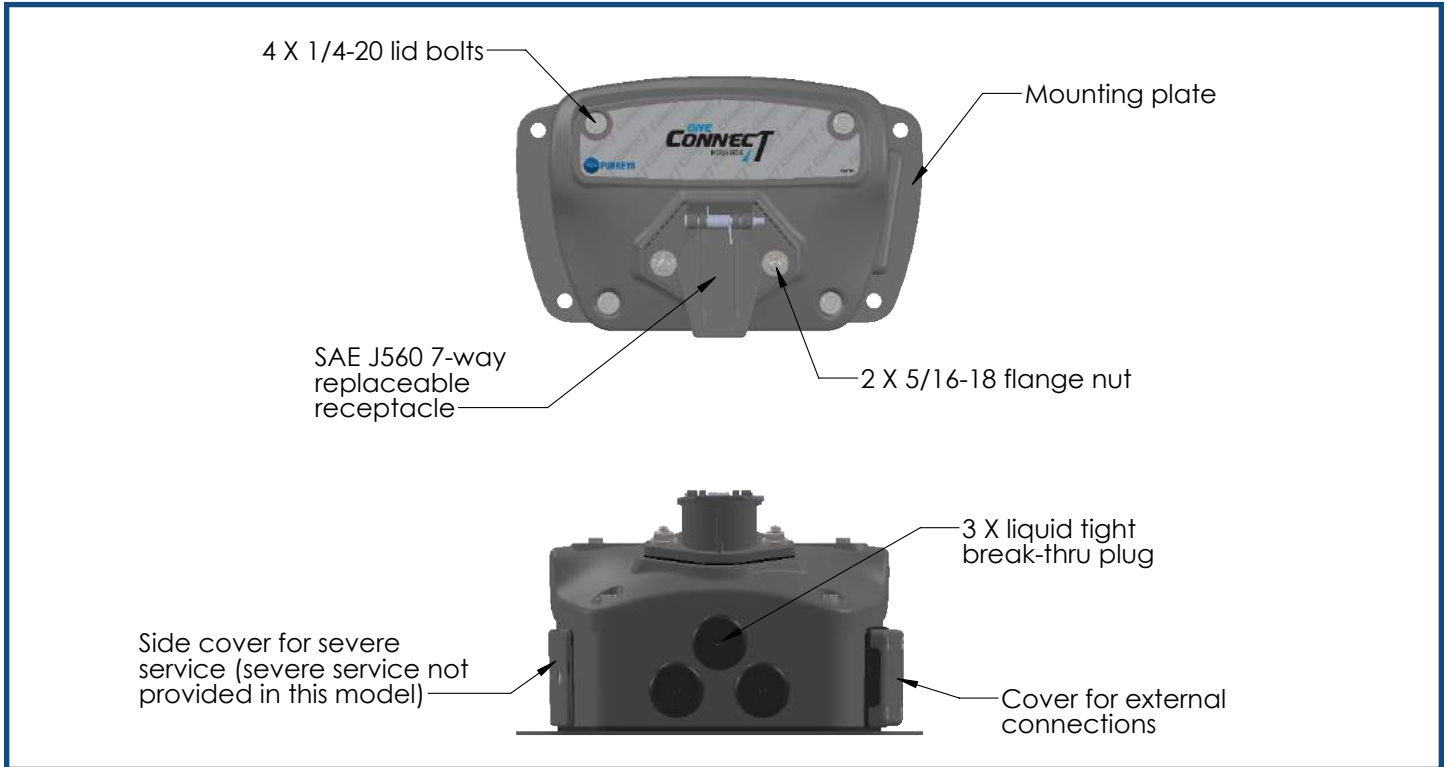

Call-Outs: Exterior, One Receptacle

7-Way Receptacle