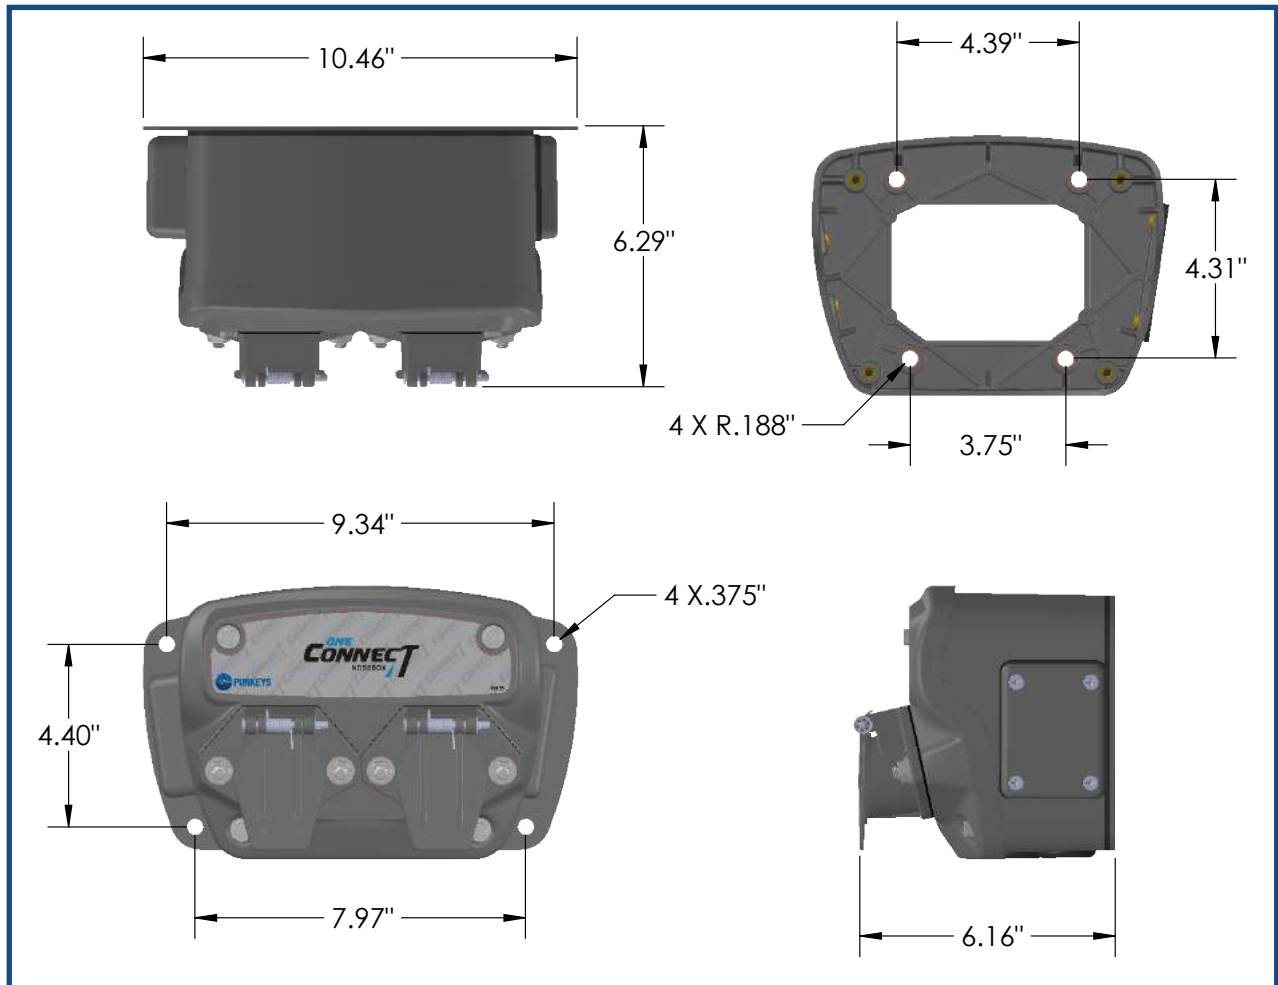

Dimensions:

Note: All noseboxes have the same dimensions, regardless of number or type of receptacles.