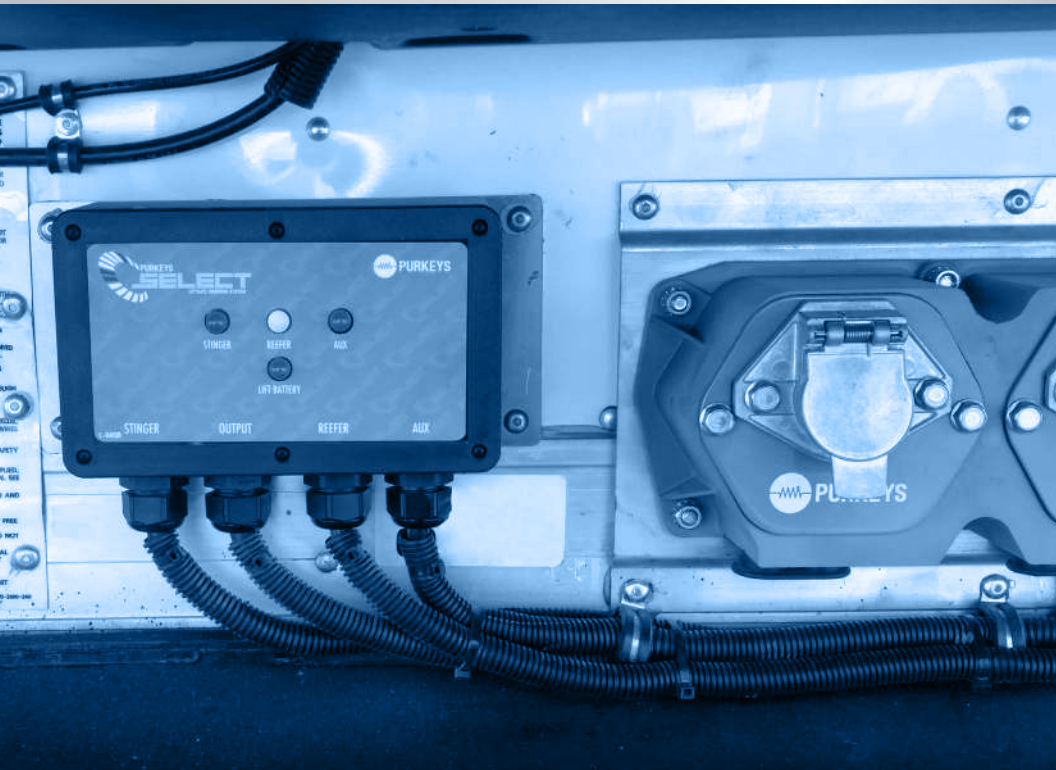

ROI CALCULATOR

Assumptions

Battery replacement: once a year
Cost per battery: $100
Road call frequency: 1 per year
Road call cost: $1,000

Payback Period

16.8 months
5 Year Estimated Savings
$3,600.00

Includes cost of product and
installation

To place an order, or for more information, call 1-800-219-1269