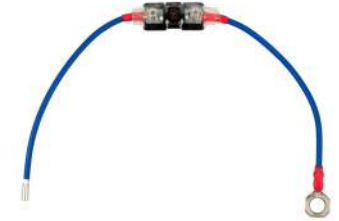

Replacement Parts

Purkeys Direct™/Select™ Nosebox Liftgate Charging Systems

900-38
Converter, DC/DC 20 A

CB00025
Circuit Breaker Assembly, 30
amp Manual Reset and Bracket

CB00024
Circuit Breaker, Mid-Range
Manual Reset 30 Panel Mount

H-00276
Harness, 4 Pin for Plate
Assembly

H-00263
Harness, 10 AWG White
Ground Wire 2 Ft

FH00043
Fuse Holder, 30 amp Midi
Assembly

H-00282
Harness, Fused LG Positive
Wire From Red Junction Stud
to Terminal Strip

F00014
Fuse, 2 amp ATM Mini

F00026
Fuse, 200 Amp Mega

F00062
Fuse, 30 Amp Midi (Ami) 32V
DC

TM00020
Terminal, Black 3/8 Junction
Stud

TM00021
Terminal, Red 3/8 Junction
Stud

TB-2
Terminal Block, 2 Position

MOD00101-K
Direct-01 Controller
Replacement

MOD00102-K
Direct-02 Controller
Replacement

MOD00103-K
Select Dual Pole Controller
Replacement

MOD00104-K
Select Dual Pole/Single Pole
Controller Replacement

800-2-R
Receptacle, Nylon Dual Pole