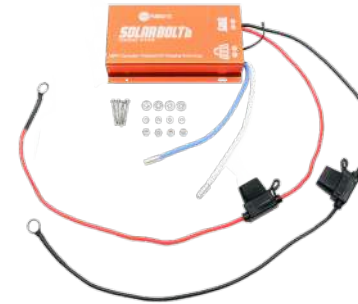

## Tractor Solar Bolt

100-209  
Roof Seal Tape for Solar Panels 4"

800-152  
Bag Kit, Solar Bolt MPPT Controller

800-176  
Harness, 25' Main, No E Chain

800-64  
Module, MPPT Solar Controller

800-177  
Bag Kit, Modified Solar Bolt Mounting

F00009  
Fuse, 20 Amp ATC

F00062  
Fuse, 30 AMP MIDI (AMI) 32V DC

500-008  
Replacement Male and Female MC4 Connectors for Solar

100-534  
RWS 110 W, 110 Watt Solar Panel (Wide)