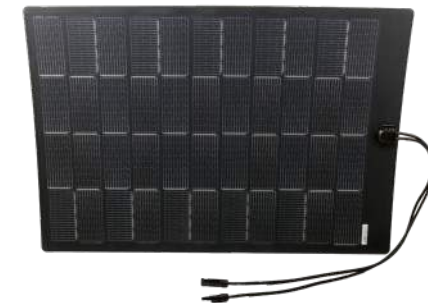

## Tractor Solar Bolt

100-209  
Roof Seal Tape for Solar Panels 4"

800-152  
Bag Kit, Solar Bolt MPPT Controller

800-176  
Harness, 25' Main, No E Chain

800-64  
Module, MPPT Solar Controller

800-177  
Bag Kit, Modified Solar Bolt Mounting

F00009  
Fuse, 20 Amp ATC

F00062  
Fuse, 30 AMP MIDI (AMI) 32V DC

500-008  
Replacement Male and Female MC4 Connectors for Solar

100-534  
RWS 110 W, 110 Watt Solar Panel (Wide)