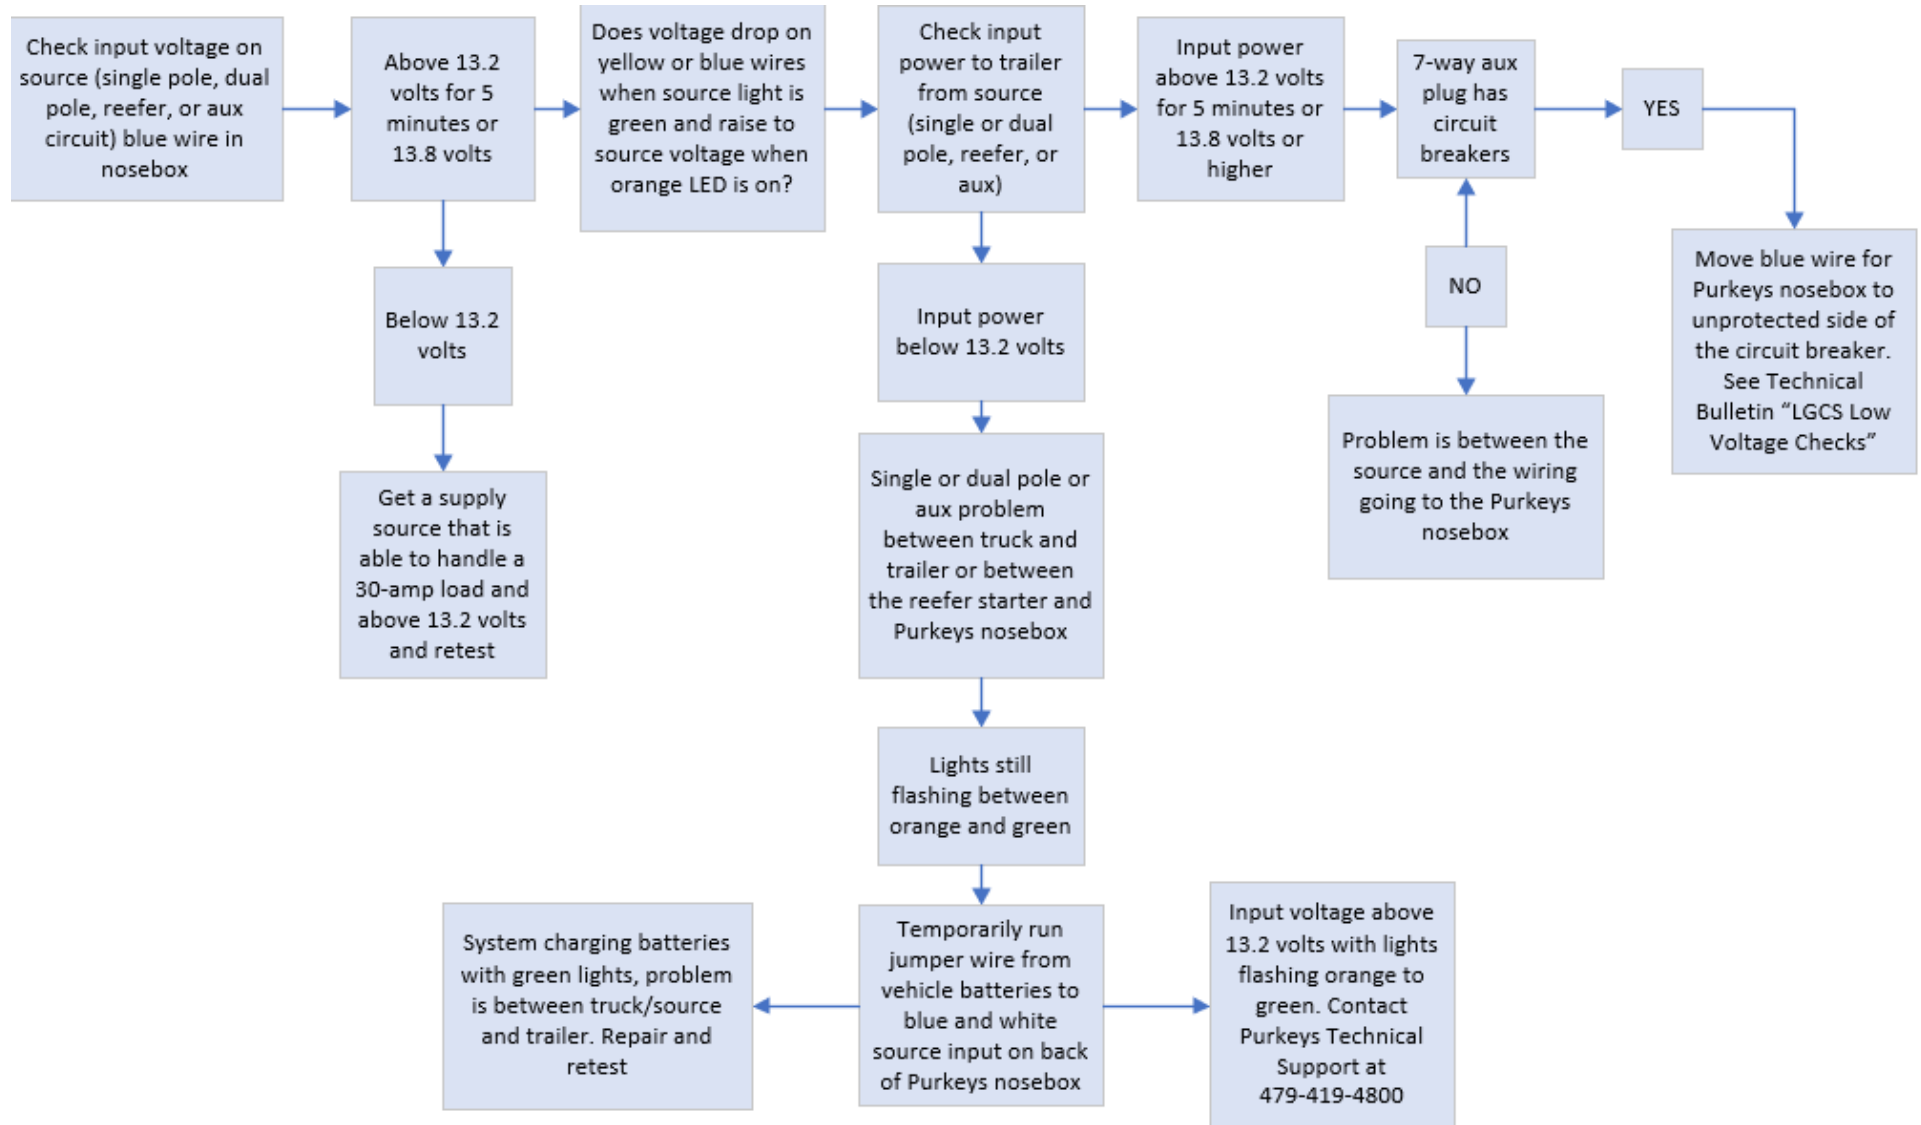

CONDITION: No lights on the nosebox

CONDITION: Source and lift lights flashing orange to green and repeating (like railroad crossing lights)

CONDITION: Source solid or flashing orange, lift light solid green

CONDITION: Source light solid green, lift light flashing orange

CONDITION: Fast flashing orange on lift or source light(s)