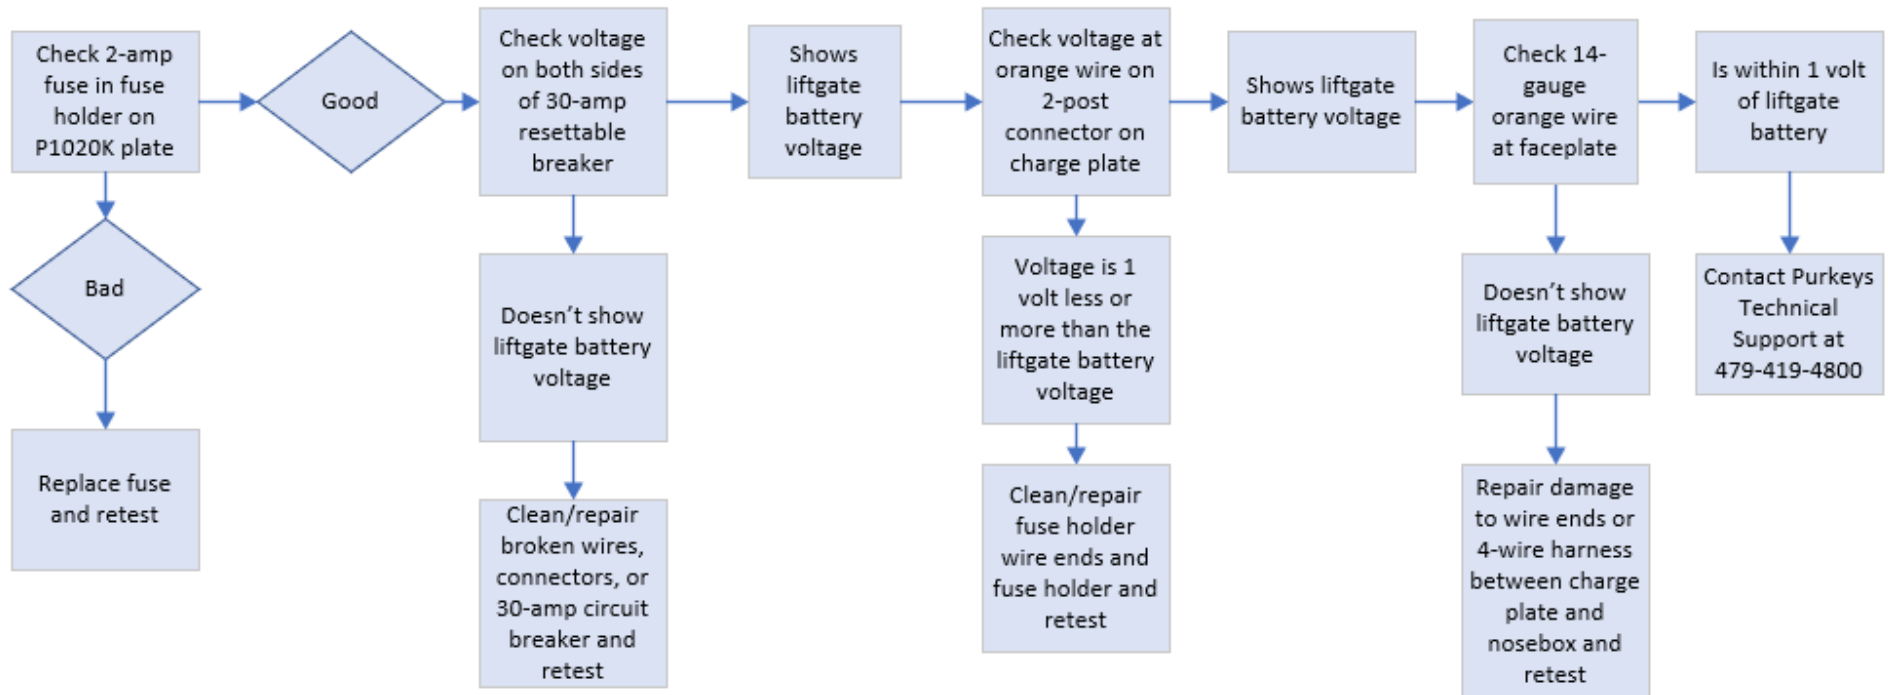

CONDITION: No lights on the nosebox

CONDITION: Source and lift lights flashing orange to green and repeating (like railroad crossing lights)

CONDITION: Source solid or flashing orange, lift light solid green

CONDITION: Source light solid green, lift light flashing orange

CONDITION: Fast flashing orange on lift or source light(s)