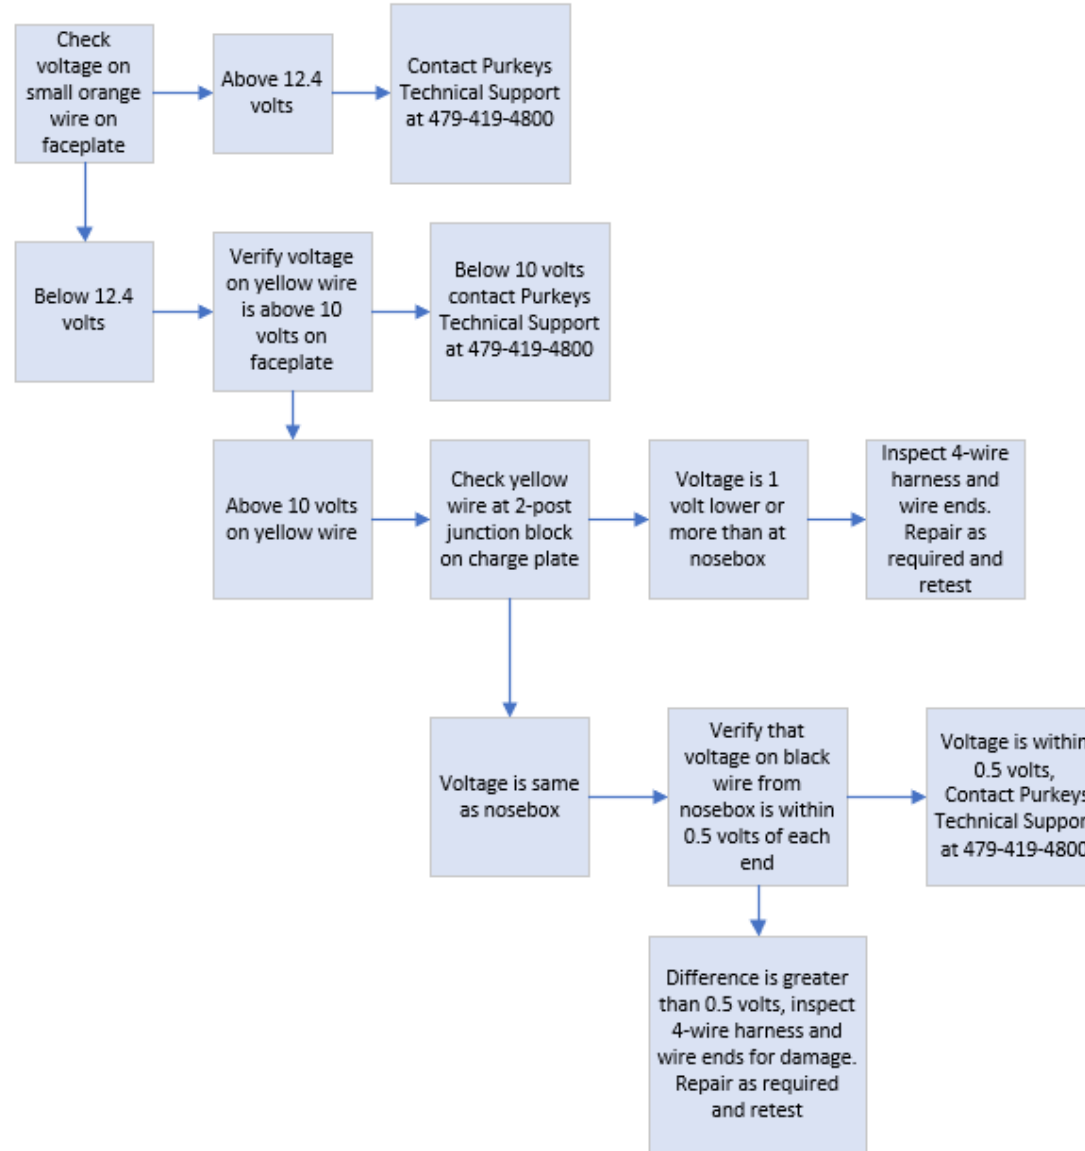

CONDITION: No lights on the nosebox

CONDITION: Source and lift lights flashing orange to green and repeating (like railroad crossing lights)

CONDITION: Source solid or flashing orange, lift light solid green

CONDITION: Source light solid green, lift light flashing orange

CONDITION: Fast flashing orange on lift or source light(s)