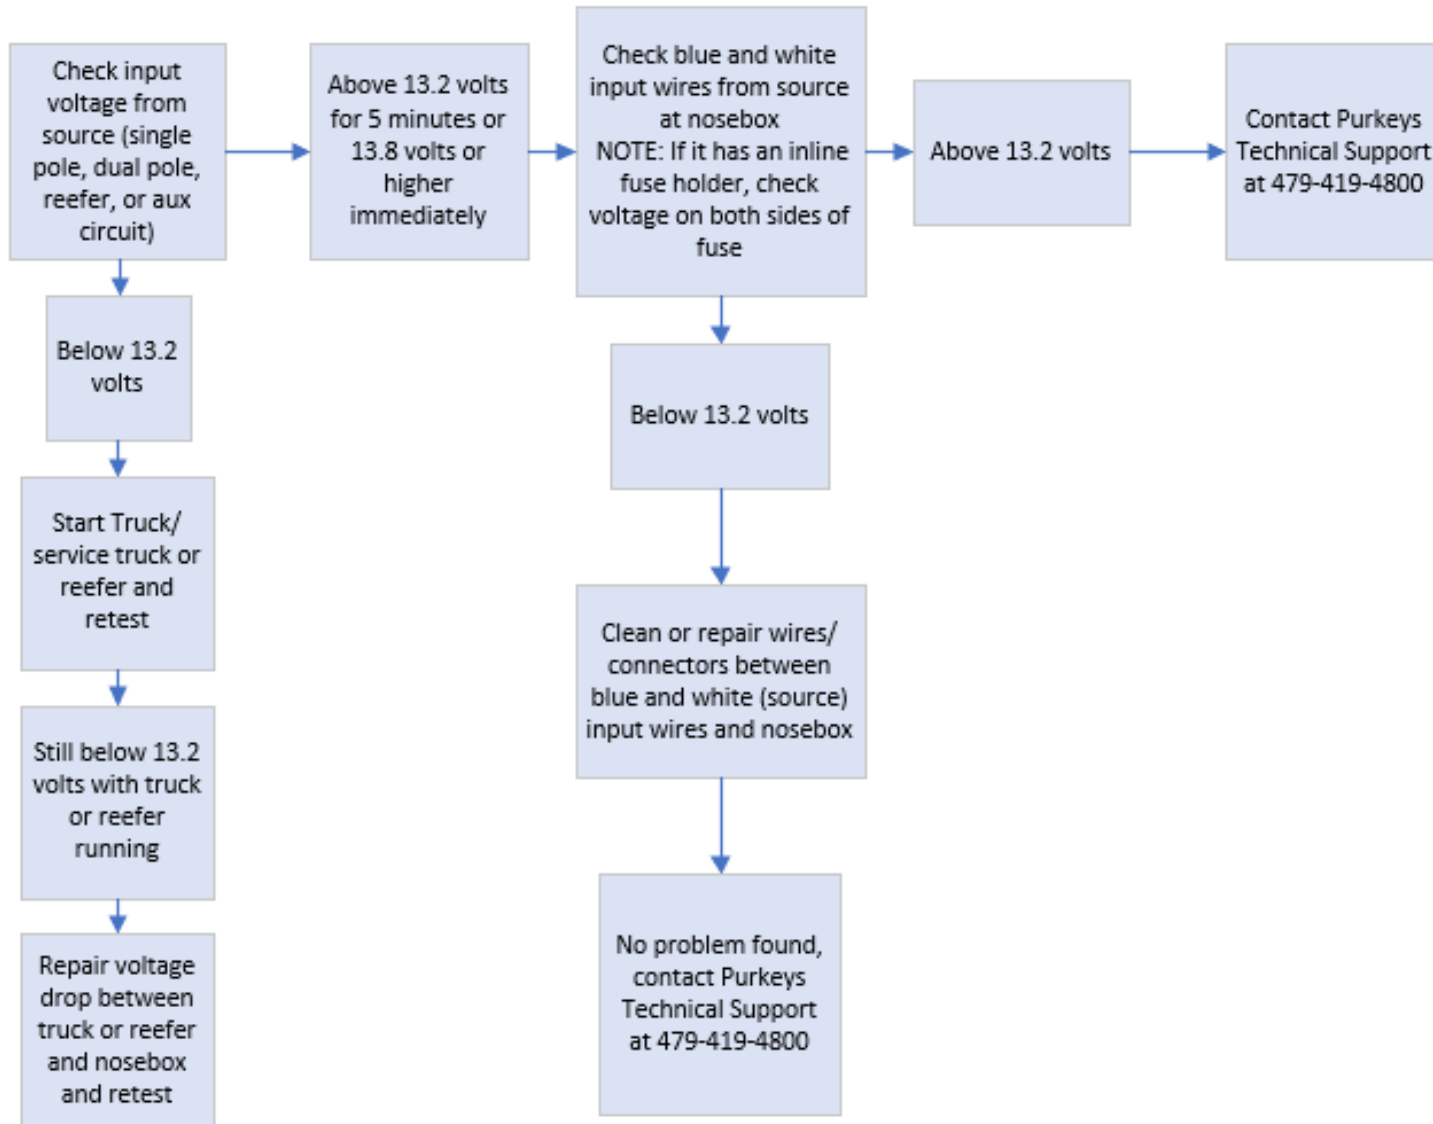

CONDITION: No lights on the nosebox

CONDITION: Source and lift lights flashing orange to green and repeating (like railroad crossing lights)

CONDITION: Source solid or flashing orange, lift light solid green

CONDITION: Source light solid green, lift light flashing orange

CONDITION: Fast flashing orange on lift or source light(s)